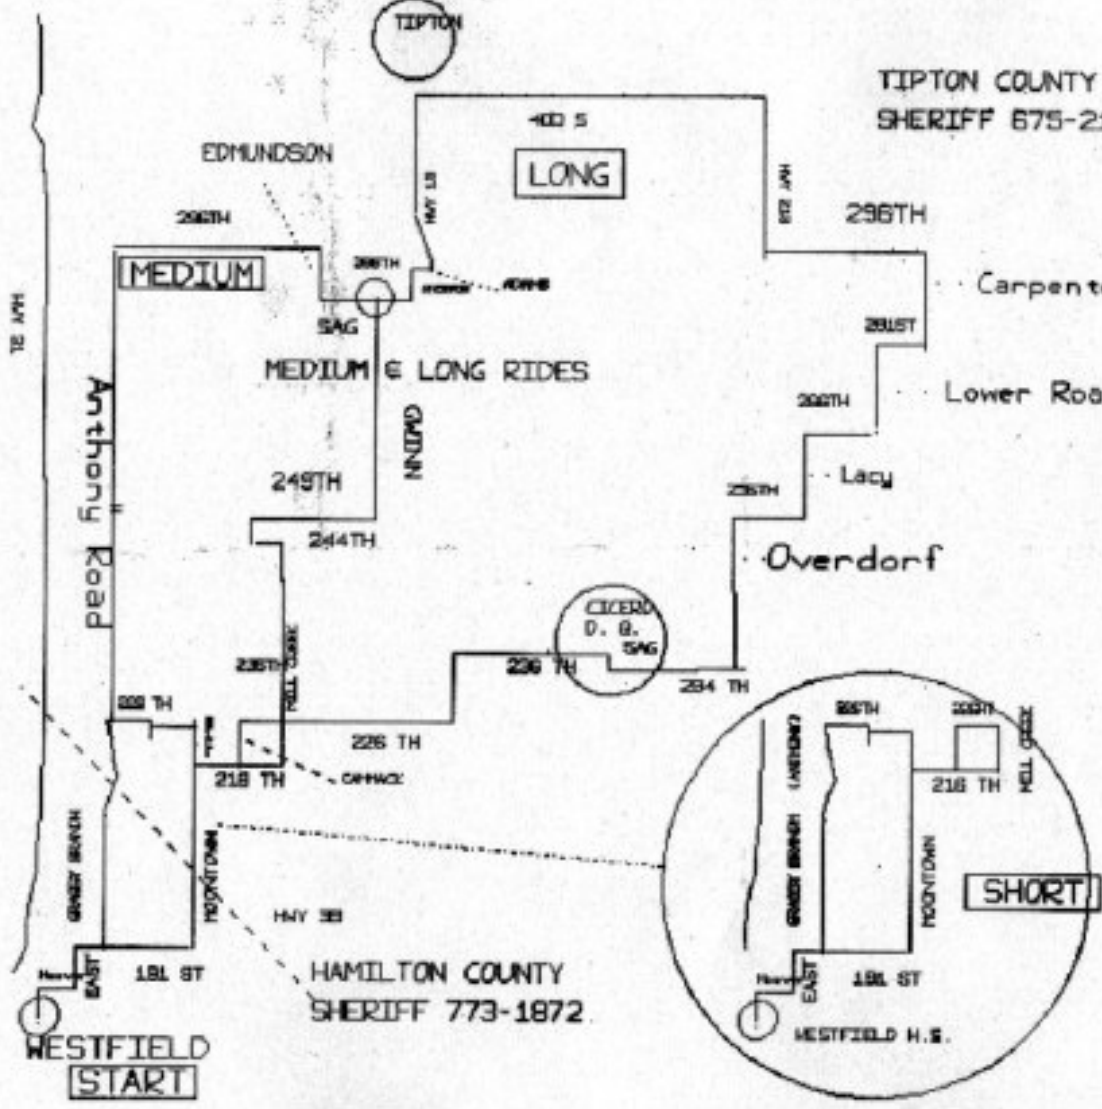

N

TIPTON

TIPTON COUNTY
SHERIFF 675-2111

E & S RIDE

SAG CELL PHONE
445-3537

EDMUNDSON

LONG

MEDIUM

MEDIUM & LONG RIDES

Carpenter

Lower Road

WATCH
CROSS
TRAFFIC

Overdorf

CICERO
D. G.
SAG

MADISON
COUNTY
SHERIFF
642-0221

SHORT

HAMILTON COUNTY
SHERIFF 773-1872

WESTFIELD H.S.

WESTFIELD
START