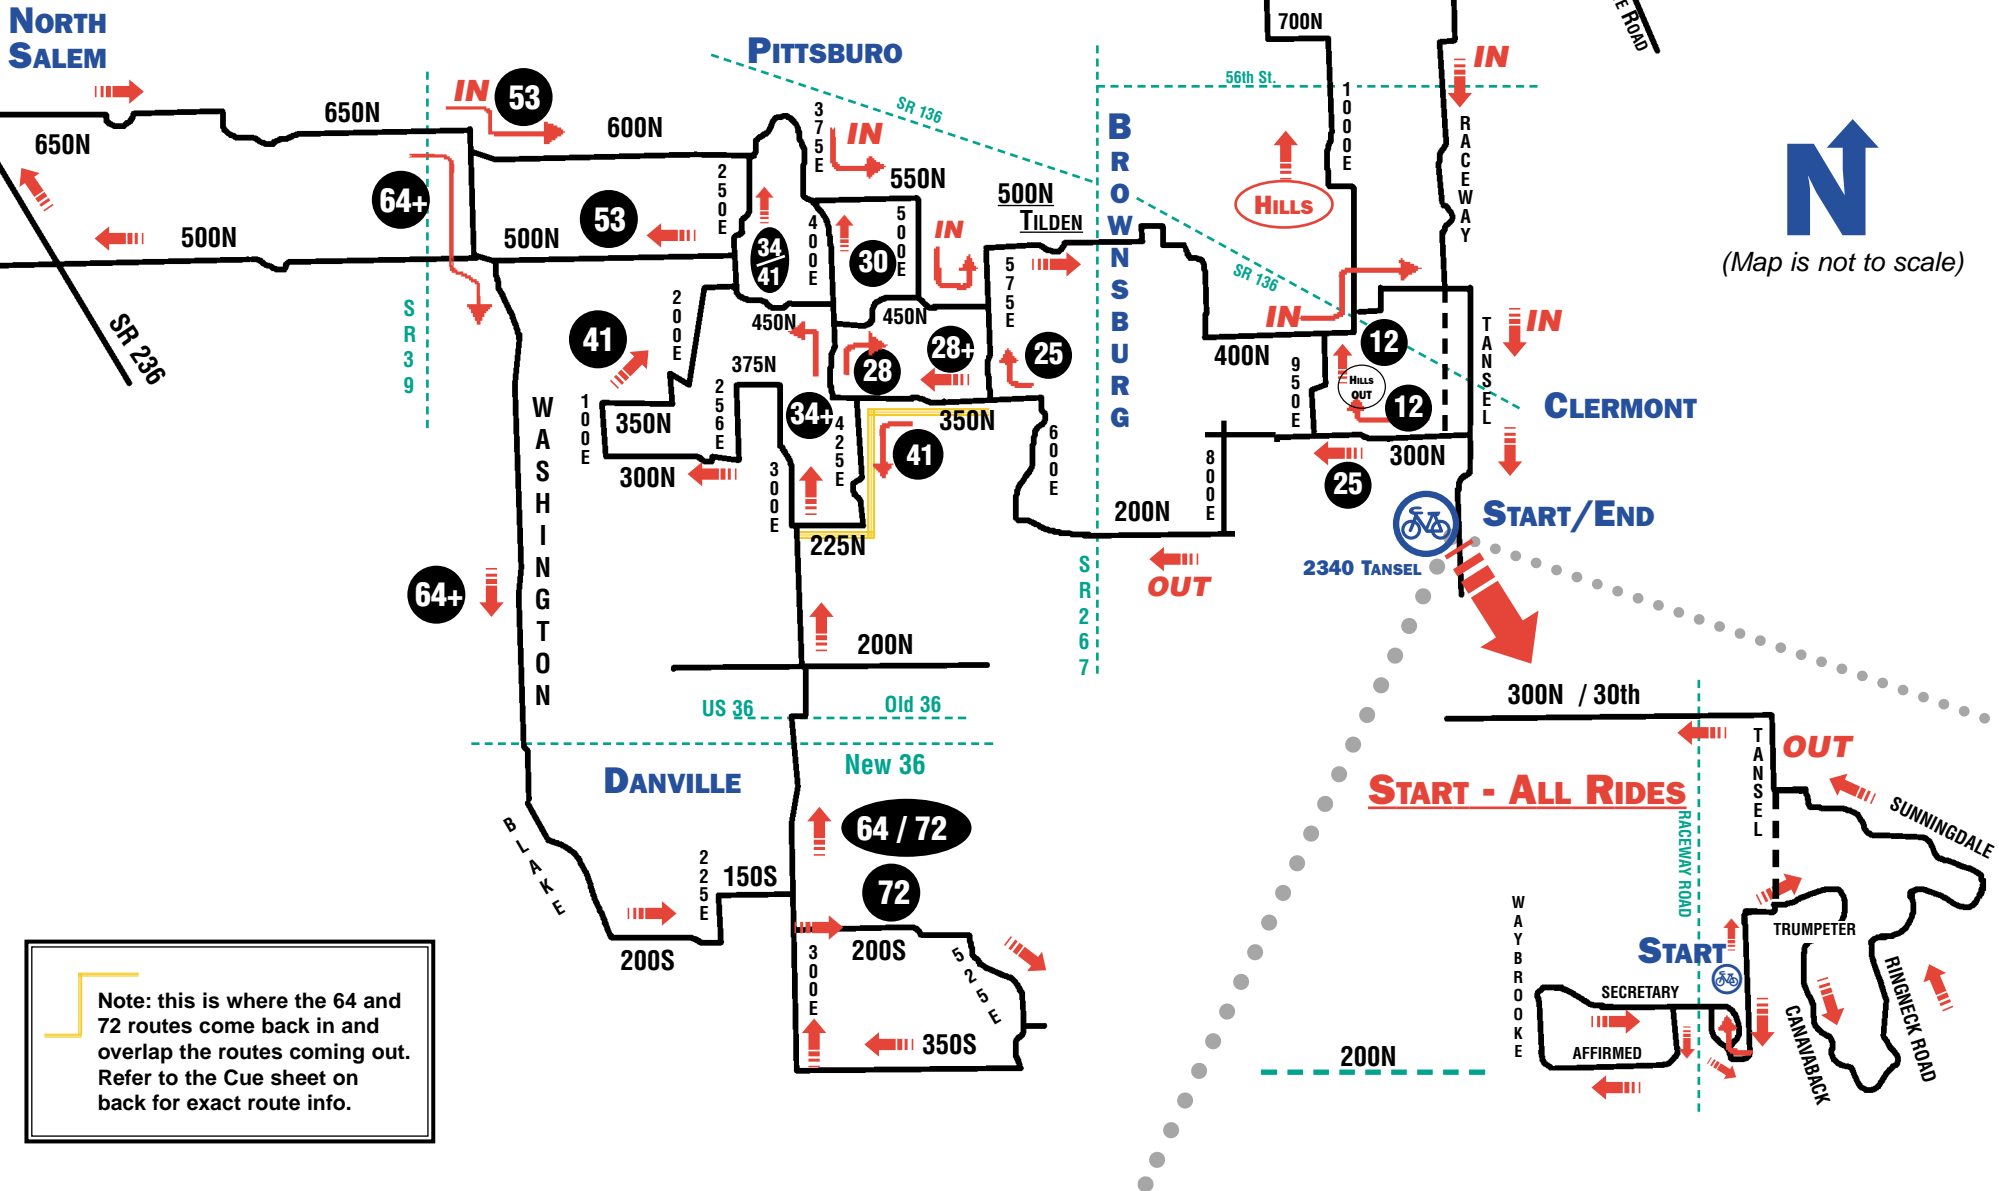

CHAPEL ROCK TRAINING RIDE

Edition #8

NORTH SALEM

PITTSBURG

BROWNSBURG

CLERMONT

DANVILLE

Note: this is where the 64 and 72 routes come back in and overlap the routes coming out. Refer to the Cue sheet on back for exact route info.